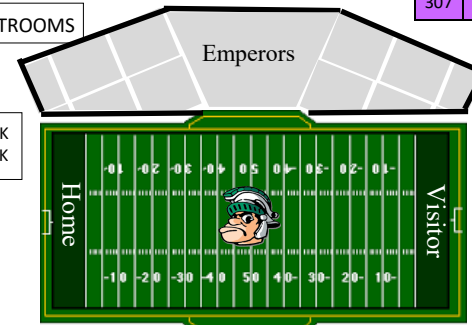

NAZ: 1 AND 2

HIGH SCHOOL

KERN AVE

MAGNOLIA ST

FIRST FLOOR NORTH CAMPUS

TEACHER LOUNGE

RESTROOMS

SNACK SHACK

Visitor Side

SOFTBALL

FIELDS

Staff RESTROOMS

WRESTLING ROOM

LEARNING GUIDANCE & STUDENT SUPPORT CENTER

SIERRA WAY

SIERRA WAY